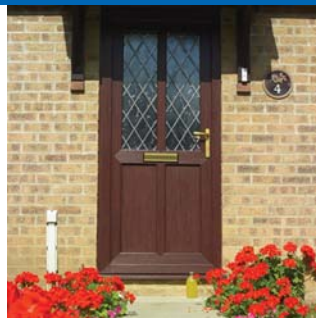

The 2800 decorative presents state-of-the-art in window and door design, embracing modern styles and high quality engineering standards. The sculptured contours integrate easily into all types of architecture and design with a range of colours and finishes that ensure you can find the perfect window for your home.

2800 decorative